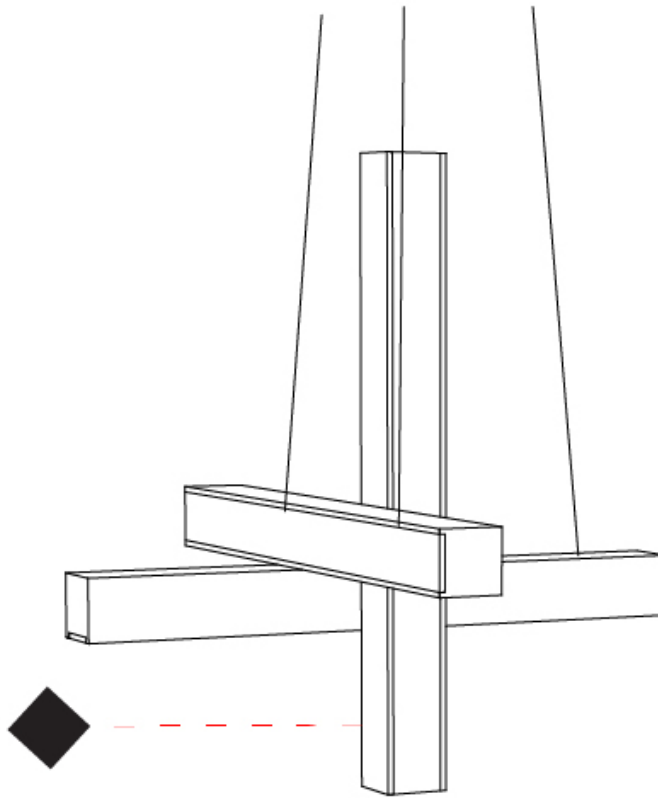

## CROSS SHAPE SUSPENSION

D71028-

PROJECT

TYPE

SPECIFIER

QUANTITY

DATE

D